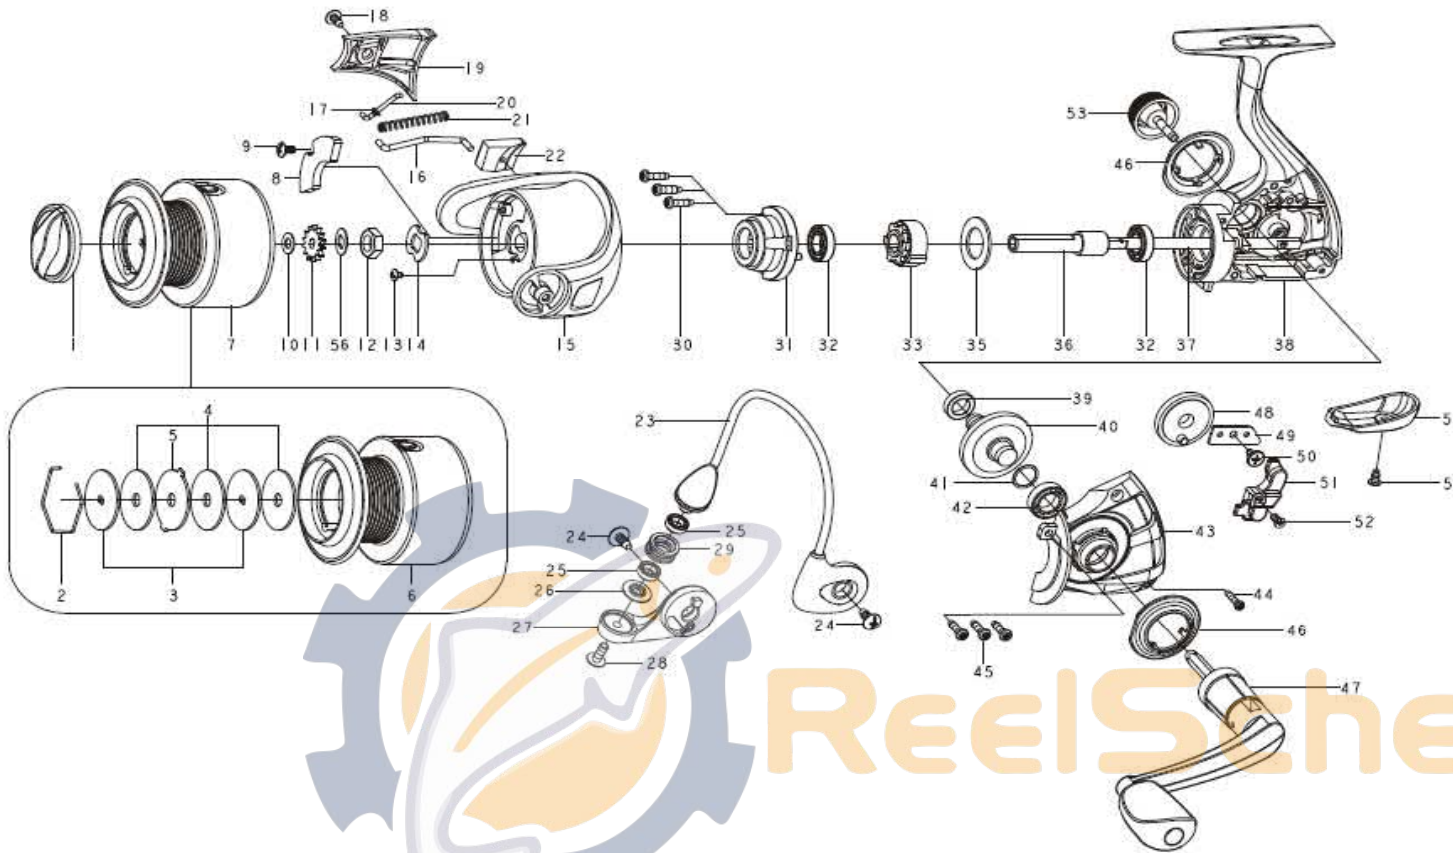

# Shakespeare®

Model GX235

SKP-SP-GX235-01

ITEM	DESCRIPTION	SAP #	ITEM	DESCRIPTION	SAP #	ITEM	DESCRIPTION	SAP #	ITEM	DESCRIPTION	SAP #
1	DRAG KNOB ASSY	1320843	15	ROTOR	1320847	29	LINE ROLLER	1320781	44	SCREW	1260089
2	RETAINER RING	1264890	16	TRIP PLUNGER	1320848	30	SCREW	1260089	45	SCREW	1260089
3	KEY WASHER	1260104	17	WASHER	1320773	31	ONE-WAY CLUTCH COVER	1320824	46	DECORATIVE COVER	1320835
4	DRAG WASHER	1260105	18	SCREW	1320770	32	BALL BEARING	1320825	47	HANDLE	1320857
5	EARED WASHER	1260045	19	ROTOR COVER	1320849	33	ONE-WAY CLUTCH SUB-ASSY	1320826	48	O/S GEAR	1260093
6	SPOOL SUB-ASSY	1320844	20	BAIL ARM GUIDE	1320769	35	WASHER	1320827	49	SLIDER RETAINER	1320858
7	SPOOL ASSEMBLY	1320845	21	BAIL SPRING	1320850	36	PINION GEAR	1320829	50	SCREW	1260122
8	COUNTER BALANCE(A)	1320846	22	COUNTER BALANCE(B)	1320851	37	MAIN SHAFT	1320853	51	SLIDER	1260092
9	SCREW	1320777	23	BAIL ASSY	1320852	38	BODY ASSY	1320854	52	SCREW	1320811
10	CLICKER GEAR WASHER	1260050	24	SCREW	1320777	39	BALL BEARING	1320832	53	HANDLE SCREW CAP	1320859
11	CLICKER GEAR	1260083	25	LINE ROLLER BUSHING	1320780	40	DRIVE GEAR	1260085	54	REAR COVER	1320860
12	NUT	1260123	26	LINE ROLLER WASHER	1394208	41	SPACE WASHER	1320793	55	SCREW	1320802
13	SCREW	1320815	27	BAIL ARM	1320823	42	BALL BEARING	1320855	56	WASHER	1292068
14	WASHER	1287004	28	SCREW	1320779	43	BODY COVER	1320856			